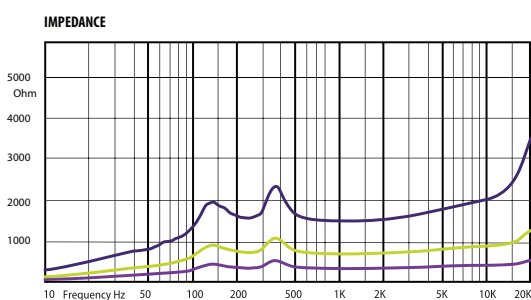

COLUMN LOUDSPEAKERS

COM SLIM Column Loudspeakers

COM SLIM 30 ultra slim body column loudspeaker
appropriate for sensitive interiors with high reverberation time.

COM SLIM 30

Slim body loudspeaker. The speaker is designed for use in the areas with high reverberation time, like churches, train stations or market halls. The speaker is elegant designed for very neutral appearance in the sensitive interiors. COM SLIM 30 is equipped with four 2" (51 mm) woofers, and one 2" (51 mm) tweeter. Mounting bracket is included.

— 7,5W
— 15W
— 30W

HORIZONTAL / VERTICAL POLAR DIAGRAMS

Technical Specifications	COM SLIM 30
Rated power	30 W
Transformer power taps	30 W - 15 W - 7,5 W - 8 Ω
Sensitivity	91 dB (1W/1m)
Maximum SPL	108 dB (Pmax / 1m) at 1995 Hz
Frequency response	180 Hz - 18 kHz
Dispersion at 1000 Hz	140° (H), 80° (V)
Protection	IP 55
Driver dimensions	4 x 2" (50 mm) woofer, 1 x 1" (25 mm) tweeter
Dimensions	405 mm x 75 mm x 69 mm
Weight	1,7 kg
Material	Aluminum
Colour	White (RAL 9016)
Additional accessory	MB1 wall mount brackets