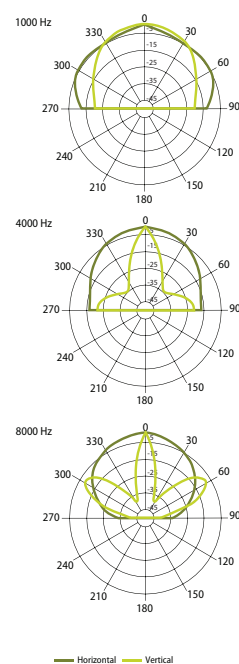

COLUMN LOUDSPEAKERS

COM SLIM Column Loudspeakers

COM SLIM 30 ultra slim body column loudspeaker
appropriate for sensitive interiors with high reverberation time.

COM SLIM 30

Slim body loudspeaker. The speaker is designed for use in the areas with high reverberation time, like churches, train stations or market halls. The speaker is elegant designed for very neutral appearance in the sensitive interiors. COM SLIM 30 is equipped with four 2" (51 mm) woofers, and one 2" (51 mm) tweeter. Mounting bracket is included.

— 7,5W
— 15W
— 30W

HORIZONTAL / VERTICAL POLAR DIAGRAMS

Technical Specifications	COM SLIM 30
Rated power	30 W
Transformer power taps	30 W - 15 W - 7,5 W - 8 Ω
Sensitivity	91 dB (1W/1m)
Maximum SPL	108 dB (Pmax / 1m) at 1995 Hz
Frequency response	180 Hz - 18 kHz
Dispersion at 1000 Hz	140° (H), 80° (V)
Protection	IP 55
Driver dimensions	4 x 2" (50 mm) woofer, 1 x 1" (25 mm) tweeter
Dimensions	405 mm x 75 mm x 69 mm
Weight	1,7 kg
Material	Aluminum
Colour	White (RAL 9016)
Additional accessory	MB1 wall mount brackets