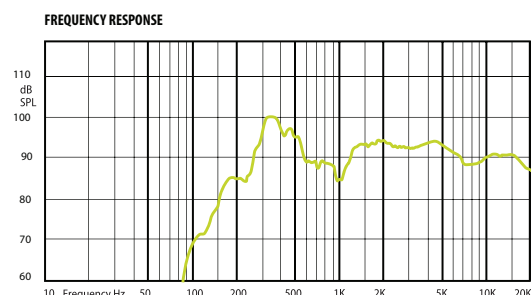

COLUMN LOUDSPEAKERS

COM SLIM Column Loudspeakers

COM SLIM 30 ultra slim body column loudspeaker
appropriate for sensitive interiors with high reverberation time.

COM SLIM 30

Slim body loudspeaker. The speaker is designed for use in the areas with high reverberation time, like churches, train stations or market halls. The speaker is elegant designed for very neutral appearance in the sensitive interiors. COM SLIM 30 is equipped with four 2" (51 mm) woofers, and one 2" (51 mm) tweeter. Mounting bracket is included.

— 7,5W
— 15W
— 30W

HORIZONTAL / VERTICAL POLAR DIAGRAMS

Technical Specifications	COM SLIM 30
Rated power	30 W
Transformer power taps	30 W - 15 W - 7,5 W - 8 Ω
Sensitivity	91 dB (1W/1m)
Maximum SPL	108 dB (Pmax / 1m) at 1995 Hz
Frequency response	180 Hz - 18 kHz
Dispersion at 1000 Hz	140° (H), 80° (V)
Protection	IP 55
Driver dimensions	4 x 2" (50 mm) woofer, 1 x 1" (25 mm) tweeter
Dimensions	405 mm x 75 mm x 69 mm
Weight	1,7 kg
Material	Aluminum
Colour	White (RAL 9016)
Additional accessory	MB1 wall mount brackets