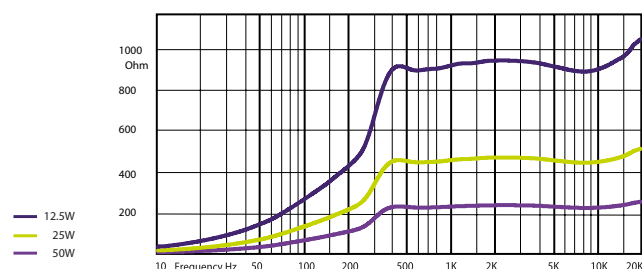

COLUMN LOUDSPEAKERS

COM SLIM Column Loudspeakers

COM SLIM 50 ultra slim body column loudspeaker.

COM SLIM 50 ultra slim body 50 W power column loudspeaker equipped with ten 2" (51 mm) woofers and one 1" (25 mm) tweeter. The speaker has elegant design and very neutral appearance for sensitive interiors. This loudspeaker produced for places with high reverberation time, like churches, train stations or markets.

HORIZONTAL / VERTICAL POLAR DIAGRAMS

FREQUENCY RESPONSE

IMPEDANCE

Technical Specifications	COM SLIM 50
Rated power	50 W
Transformer power taps	12.5W - 25W - 50W - 20Ω
Sensitivity	91 dB (1W/1m)
Maximum SPL	108 dB (Pmax/1m)
Frequency response	180 Hz - 18 kHz
Dispersion at 1000 Hz	180° (H), 70° (V)
Protection	IP 55
Driver dimensions	10 x 2" (51 mm) woofer, 1 x 1" (25 mm) tweeter
Dimensions	802 mm x 75 mm x 69 mm
Weight	3.5 kg
Material	Aluminum
Colour	White (RAL9016)
Additional accessory	MB1 wall mount brackets