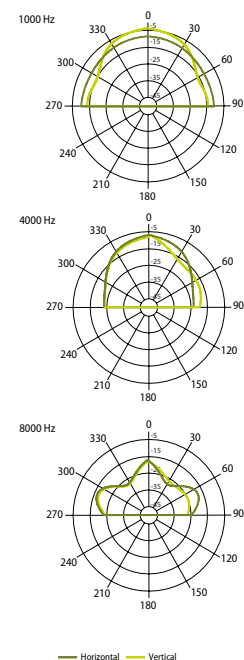

COLUMN LOUDSPEAKERS

COM SLIM Column Loudspeakers

COM SLIM 50 ultra slim body column loudspeaker.

COM SLIM 50 ultra slim body 50 W power column loudspeaker equipped with ten 2" (51 mm) woofers and one 1" (25 mm) tweeter. The speaker has elegant design and very neutral appearance for sensitive interiors. This loudspeaker produced for places with high reverberation time, like churches, train stations or markets.

HORIZONTAL / VERTICAL POLAR DIAGRAMS

FREQUENCY RESPONSE

IMPEDANCE

Technical Specifications	COM SLIM 50
Rated power	50 W
Transformer power taps	12.5W - 25W - 50W - 20Ω
Sensitivity	91 dB (1W/1m)
Maximum SPL	108 dB (Pmax/1m)
Frequency response	180 Hz - 18 kHz
Dispersion at 1000 Hz	180° (H), 70° (V)
Protection	IP 55
Driver dimensions	10 x 2" (51 mm) woofer, 1 x 1" (25 mm) tweeter
Dimensions	802 mm x 75 mm x 69 mm
Weight	3.5 kg
Material	Aluminum
Colour	White (RAL9016)
Additional accessory	MB1 wall mount brackets