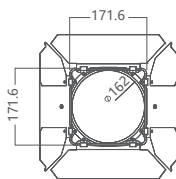

Protocols: DMX512, RDM
Dimmer: 0–100 % 16Bit
Display: On board Control, 0–25 Hz Strobe
DMX channels: HSIC (8chs), SSP (10chs), TOUR (13chs), TR16 (19chs)

ELECTRICAL SPECS

Voltage: 100–240 V AC, 50/60 Hz
Max. power: 240 W
Power Connection: Power in and out
DMX XLR: DMX in and out

PHYSICAL SPECS

IP rating: IP20
Ambient temp: 0°C–45°C
Body: Extruded aluminum, black colour
Size: 510 x 285 x 261 mm
Weight: 7.6 kg

PHOTOMETRICS

ACCESSORIES (not included)

Barn doors

4 unit flight case

DIMENSIONS