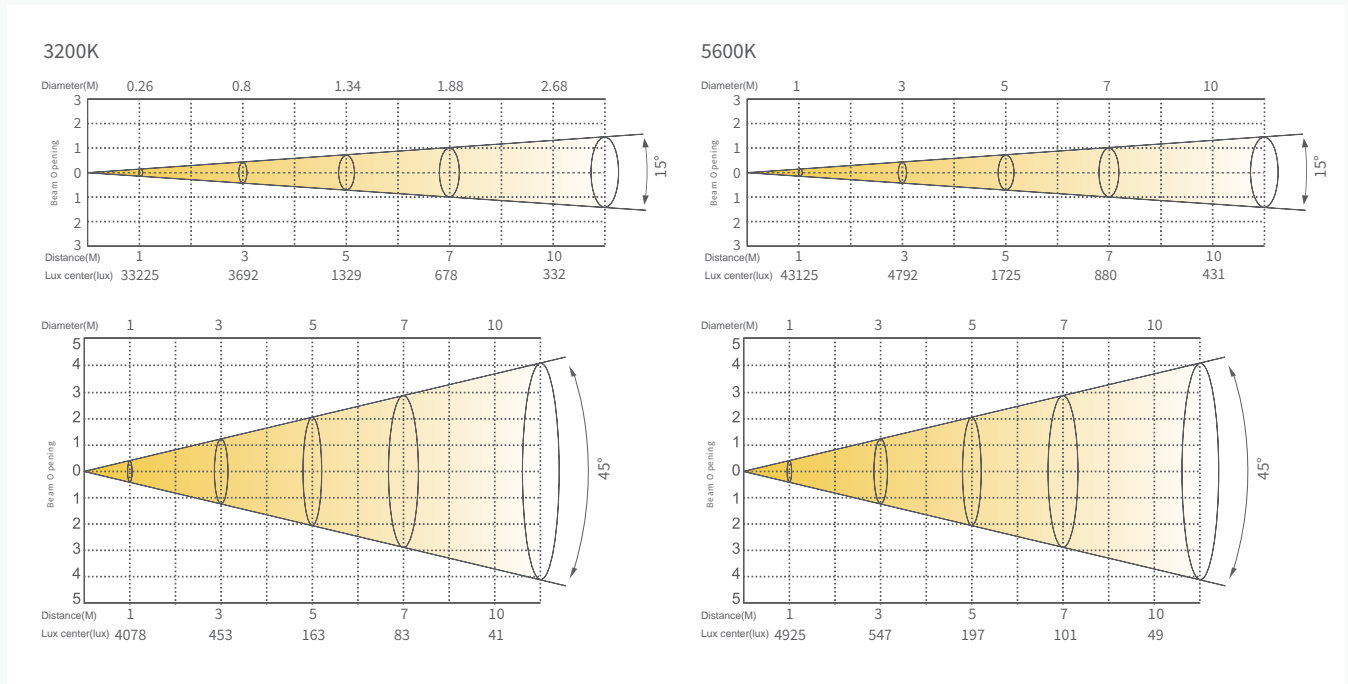

PRODUCT CODE: L-SLS2HCFC

TECHNICAL SPECIFICATION

OPTICAL SYSTEM

Light source: 200 W LED RGBAL
LED source lifetime: 50 000 hours
CCT: 1 800 K–10 000 K
CRI: Ra 95 (3 200 K, 5 600 K)
Beam angle: 15°–45°

CONTROL SYSTEM

PHYSICAL SPECS

IP rating: IP20
Ambient temp: 0°C–45°C
Body: Extruded aluminum, black colour
Size: 510 x 285 x 261 mm
Weight: 7.6 kg

PHOTOMETRICS

ACCESSORIES (not included)

Barn doors

4 unit flight case

DIMENSIONS