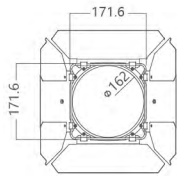

ELECTRICAL SPECS

Voltage: 100–240 V AC, 50/60 Hz
Max. power: 240 W
Power Connection: Power in and out
DMX XLR: DMX in and out

PHYSICAL SPECS

IP rating: IP20
Ambient temp: 0°C–45°C
Body: Extruded aluminum, black colour
Size: 510 x 285 x 261 mm
Weight: 7.6 kg

PHOTOMETRICS

ACCESSORIES (not included)

Barn doors

4 unit flight case

DIMENSIONS