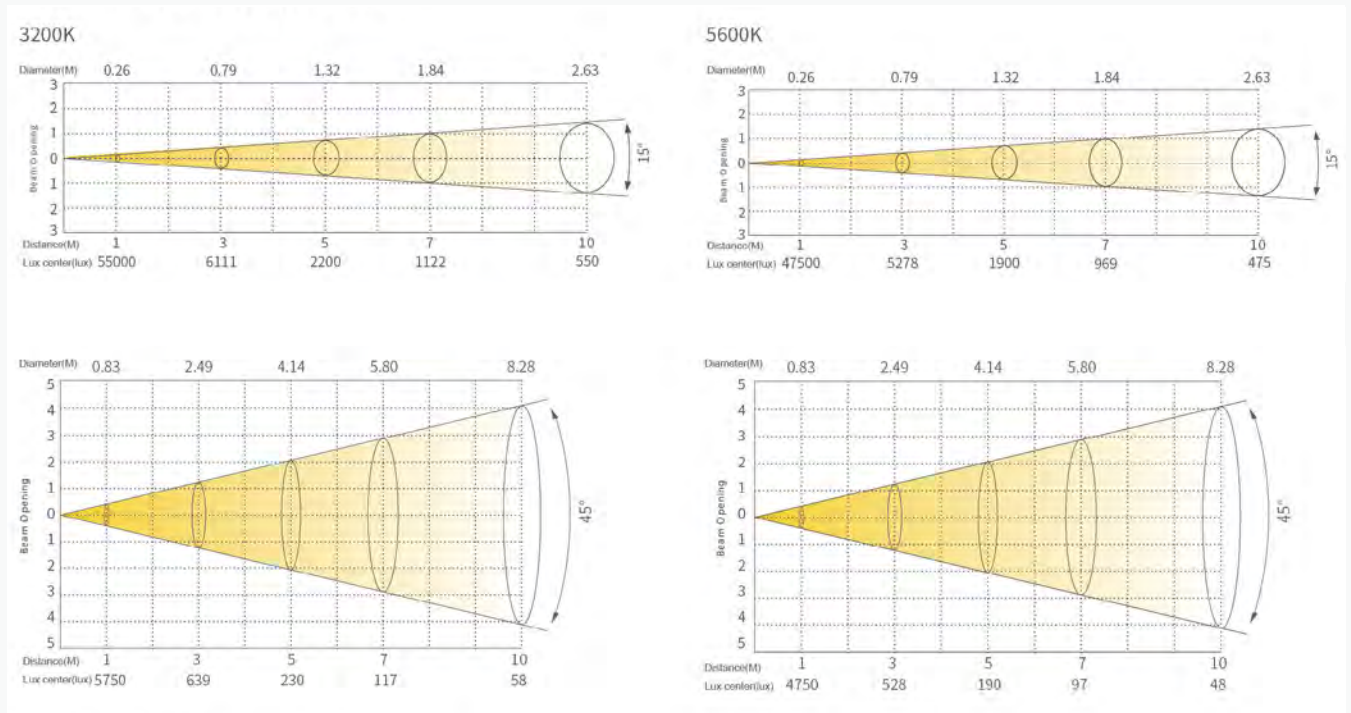

PHOTOMETRICS