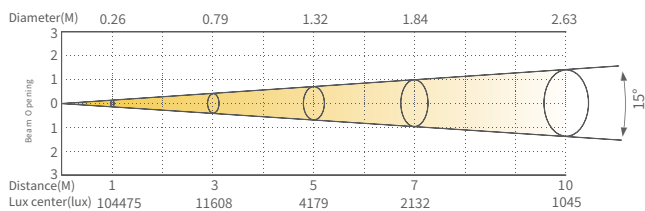

PRODUCT CODES:

L-SLS2SDWW – warm white 3 200 K version

L-SLS2SDCW – cold white 5 600 K version

TECHNICAL SPECIFICATION

OPTICAL SYSTEM

Light source: 300 W LED
LED source lifetime: 50 000 hours
CCT: 1 800 K–10 000 K
CRI: Ra 96.1 (3 200 K, 5 600 K)
Beam angle: 15°–60°

PHYSICAL SPECS

IP rating: IP20
Ambient temp: 0°C–45°C
Body: Extruded aluminum, black colour
Cooling: Forced Convection
Size: 417 x 286 x 260 mm
Weight: 6.6 kg

PHOTOMETRICS

SS5252SWD

SS5252SCD

Diameter(M) 1.15 3.46 5.77 8.08 11.55

Diameter(M) 1.15 3.46 5.77 8.08 11.55

ACCESSORIES (not included)

Barn doors

4 unit flight case

DIMENSIONS