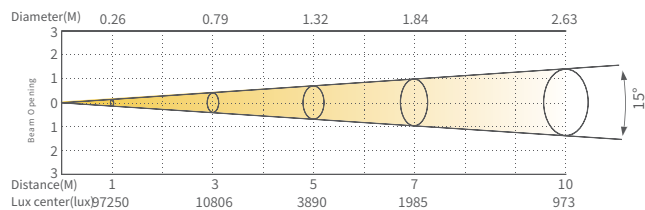

PRODUCT CODES:

L-SLS2SDWW – warm white 3 200 K version

L-SLS2SDCW – cold white 5 600 K version

TECHNICAL SPECIFICATION

OPTICAL SYSTEM

Light source: 300 W LED
LED source lifetime: 50 000 hours
CCT: 1 800 K–10 000 K
CRI: Ra 96.1 (3 200 K, 5 600 K)
Beam angle: 15°–60°

PHYSICAL SPECS

IP rating: IP20
Ambient temp: 0°C–45°C
Body: Extruded aluminum, black colour
Cooling: Forced Convection
Size: 417 x 286 x 260 mm
Weight: 6.6 kg

PHOTOMETRICS

SS5252SWD

SS5252SCD

Diameter(M) 1.15 3.46 5.77 8.08 11.55