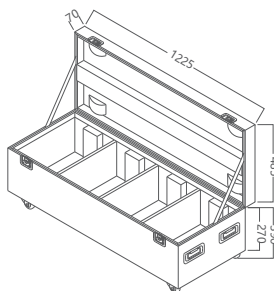

PHYSICAL SPECS

IP rating: IP20
Ambient temp: 0°C–45°C
Body: Extruded aluminum, black colour
Cooling: Forced Convection
Size: 417 x 286 x 260 mm
Weight: 6.6 kg

PHOTOMETRICS

SS5252SWD

SS5252SCD

Diameter(M) 1.15 3.46 5.77 8.08 11.55

Diameter(M) 1.15 3.46 5.77 8.08 11.55

ACCESSORIES (not included)

Barn doors

4 unit flight case

DIMENSIONS