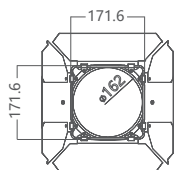

PHYSICAL SPECS

IP rating: IP20
Ambient temp: 0°C–45°C
Body: Extruded aluminum, black colour
Cooling: Forced Convection
Size: 417 x 286 x 260 mm
Weight: 6.6 kg

PHOTOMETRICS

SS5252SWD

SS5252SCD

Diameter(M) 1.15 3.46 5.77 8.08 11.55

Diameter(M) 1.15 3.46 5.77 8.08 11.55

ACCESSORIES (not included)

Barn doors

4 unit flight case

DIMENSIONS