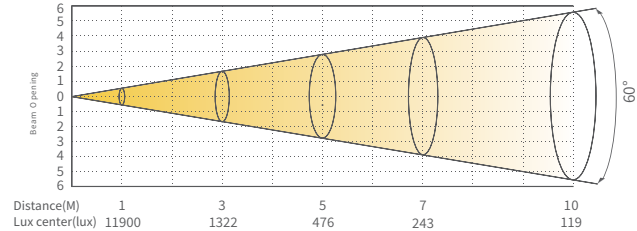

Diameter(M) 1.15 3.46 5.77 8.08 11.55