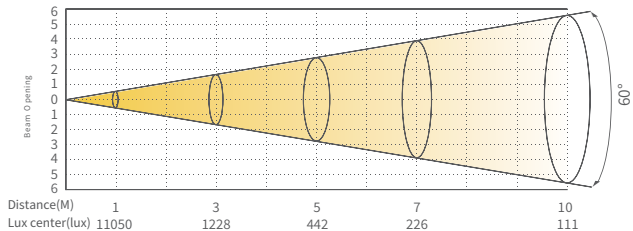

PRODUCT CODES:

L-SLS2SDWW – warm white 3 200 K version

L-SLS2SDCW – cold white 5 600 K version

TECHNICAL SPECIFICATION

OPTICAL SYSTEM

Light source: 300 W LED
LED source lifetime: 50 000 hours
CCT: 1 800 K–10 000 K
CRI: Ra 96.1 (3 200 K, 5 600 K)
Beam angle: 15°–60°

PHYSICAL SPECS

IP rating: IP20
Ambient temp: 0°C–45°C
Body: Extruded aluminum, black colour
Cooling: Forced Convection
Size: 417 x 286 x 260 mm
Weight: 6.6 kg

PHOTOMETRICS

SS5252SWD

SS5252SCD

Diameter(M) 1.15 3.46 5.77 8.08 11.55