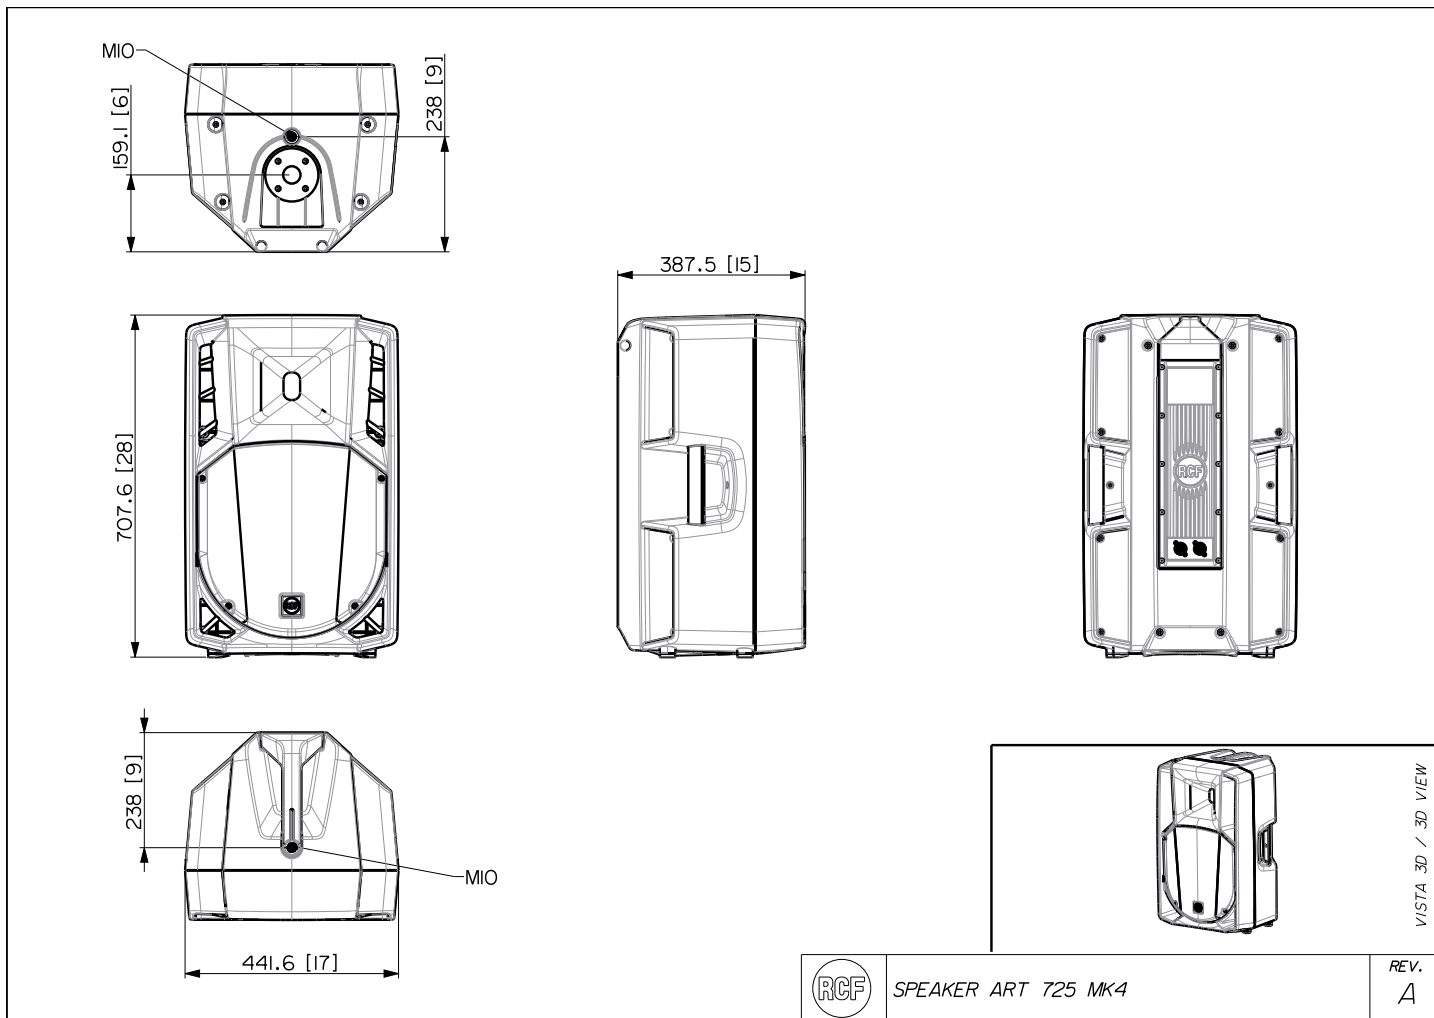

FEATURES

- 1.4" compression driver with 3" voice coil
- 15" woofer, high power, 3.5" voice coil
- 133 dB max spl
- Input Power Rating: 650 W AES

TECHNICAL SPECIFICATIONS

Acoustical specifications	Frequency Response (-10dB):	55 Hz ÷ 20000 Hz
	Max SPL @ 1m:	133 dB
	Horizontal coverage angle:	90°
	Vertical coverage angle:	60°
	System Sensitivity:	99 dB
Power section	Crossover Frequencies:	1400
Transducers	Compression Driver:	1 x 1.4" neo, 3.0" v.c
	Woofers:	15" neo, 3.5" v.c
Input/Output section	Input connectors:	Speakon
	Output connectors:	Speakon
Standard compliance	CE marking:	Yes
Physical specifications	Cabinet/Case Material:	PP Composite
	Hardware:	2 x M10
	Handles:	1 Top, 2 Side
	Pole mount/Cap:	Yes
	Grille:	Steel
	Color:	Black
Size	Height:	708 mm / 27.87 inches
	Width:	437 mm / 17.2 inches
	Depth:	389 mm / 15.31 inches
	Weight:	20.5 kg / 45.19 lbs
Shipping informations	Package Height:	725 mm / 28.54 inches
	Package Width:	550 mm / 21.65 inches
	Package Depth:	505 mm / 19.88 inches
	Package Weight:	23.7 kg / 52.25 lbs

PART NUMBER

- **13000548**

ART 725 MK4

EAN 8024530015251

ACCESSORIES

AC PMA - POLE MOUNT

PART NUMBER **13360034**
EAN: 8024530007713

AC PM-M20