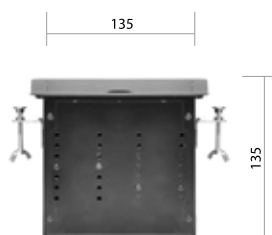

ACCESSORIES

TCB Table Connection Box

Anodized aluminum cable box.

TCB 2

Table top mount box for AV cable installation in conference, board rooms or auditoriums. The TCB 2 box has several cable openings for AV cable runs and 2 power plugs. Cables are easy accessible and hidden if not in use.

Technical Specifications	TCB 2
AC power socket	2 x 16 A, Euro shuko ~250 V, 3 pole
Power entry connector	ICE C 14 fused socket, 10 A ~250 V
Pass through cable slot	2 x Ø 12,5 mm, 3 x Ø 9 mm, 1 x Ø 6,5 mm
Installation requirement	Table cut out (190 x 153 mm)
Mounting accessories	2 x special screws
Dimensions	200 mm x 170 mm x 130 mm
Weight	2 kg
Material	Steel with anodized aluminum top
Colour	Black (RAL 9017)