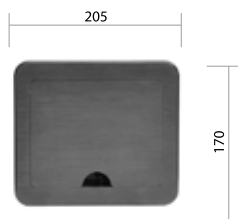

ACCESSORIES

TCB Table Connection Box

Anodized aluminum cable box.

TCB 2

Table top mount box for AV cable installation in conference, board rooms or auditoriums. The TCB 2 box has several cable openings for AV cable runs and 2 power plugs. Cables are easy accessible and hidden if not in use.

Technical Specifications	TCB 2
AC power socket	2 x 16 A, Euro shuko ~250 V, 3 pole
Power entry connector	ICE C 14 fused socket, 10 A ~250 V
Pass through cable slot	2 x Ø 12,5 mm, 3 x Ø 9 mm, 1 x Ø 6,5 mm
Installation requirement	Table cut out (190 x 153 mm)
Mounting accessories	2 x special screws
Dimensions	200 mm x 170 mm x 130 mm
Weight	2 kg
Material	Steel with anodized aluminum top
Colour	Black (RAL 9017)