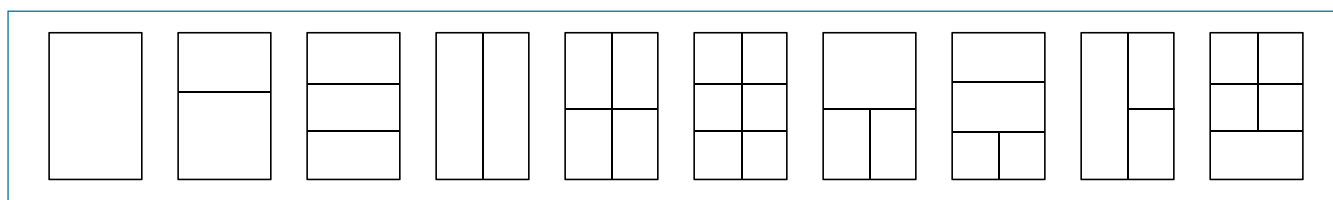

FRONT VIEW

BACK VIEW

HARDWARE					
System version	Android 9				
Central processing unit (CPU)	Allwinner A40i, cortex-a7 architecture, main frequency 1.5 G				
GPU	Mali400 MP2				
RAM	1 GB				
Built-in memory	16 GB				
DISPLAY					
Size	32 inches	43 inches	50 inches	55 inches	65 inches
Aspect ratio	16:9				
Resolution	1920 (H) × 1080 (V)				
Refresh rate	60 HZ				
Response time	8 MS				
Chromaticity	1.07 B (10 BIT)				
Color gamut NTSC (Typ)	72 %				
Contrast (Typ)	5000:1				
Viewing angle	178° (H/V)				
Backlight type	ELED				
Screen brightness (Typ)	300 cd/m ²	240 cd/m ²	300 cd/m ²	220 cd/m ²	240 cd/m ²
Display lifespan	≥30000 hours				
AUDIO					
Built-in speakers	Two-channel stereo				
Output power	2×10 W				
INPUTS AND PORTS					
USB 2.0	2				
RJ45	1				
WiFi	2.4 GHz				
HDMI input	1				
POWER					
Power input	100-240 V~50/60 HZ				
Maximum power consumption	≤36 W	≤57 W	≤77 W	≤87 W	≤105 W
Standby power consumption	≤1 W				
OPERATING CONDITIONS					
Operating temperature	0°C~40°C				
Operating humidity	10 %~90 % RH				

Horizontal / Vertical split screen display modes to accommodate different media in different formats.

Smart split screen mode provides with more than 20 built-in split templates. Change display layout with a single click. Display different types of content in multiple windows at the same time.

AVL V-MEDIA SCREEN model range

Product code	V-MS32	V-MS43	V-MS50	V-MS55	V-MS65
Model size	32"	43"	50"	55"	65"
Display size	698x393	941x530	1075x606	1211x682.5	1428.5x804
Overall size (L.W.T) mm	744x439x53.3	988.3x577.5x53.8	1121.8x652x53.3	1258x727.8x53.5	1470x845x47
Packing size (L.W.T) mm	820x552x121	1064x689x121	1197x763x121	1333x840x121	1570x966x180
VESA hole (mm) specification (LxW)	200x200	300x300	300x300	400x400	400x400
Net weight (kg)	8.1	12.4	18	24.8	36.4
Gross weight (kg)	9.7	15.7	22	29.1	42.6